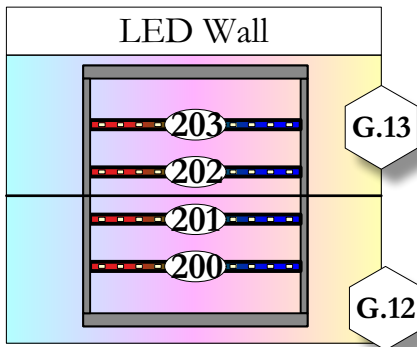

Pattern Specials

- 111- Office Win. Act2
- 112- House Cold
- 113- Office Win. Int
- 114- House Warm
- 121- FS Foliage

House	Color Pal.	Intensity Pal.	Misc Notes
250 - House	CP:1 R26	IP:1 @07	- House Lights Should Remain @ 07 (IP:1) for the majority of the show in order to facilitate safe light to exit the theatre - House and Works located on Sub 24
251 - Works	CP:2 R81	IP:2 @30	
	CP:3 R16	IP:3 @50	
252 - Lobby	CP:4 R57	IP:4 @60	
	CP:5 R64	IP:5 @75	
	CP:6 R302	IP:6 @80	