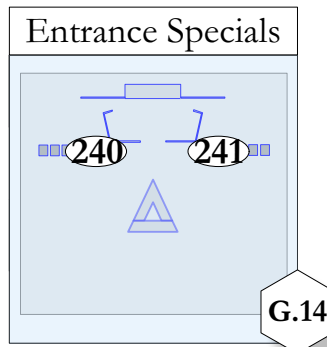

Pattern Specials

- 111- Office Win. Act2
- 112- House Cold
- 113- Office Win. Int
- 114- House Warm
- 121- FS Foliage

House	Color Pal.	Intensity Pal.	Misc Notes
250 - House	CP:1 R26	IP:1 @07	- House Lights Should Remain @ 07 (IP:1) for the majority of the show in order to facilitate safe light to exit the theatre - House and Works located on Sub 24
251 - Works	CP:2 R81	IP:2 @30	
	CP:3 R16	IP:3 @50	
252 - Lobby	CP:4 R57	IP:4 @60	
	CP:5 R64	IP:5 @75	
	CP:6 R302	IP:6 @80	

Top Girls
Magic Sheet

Designer: Jordan Vera	Director: Casey Smas
LS: Travis Gaboda	ALD: Bailee Boisclair
	Scale: NTS not to scale
	Rev: 4
Venue: CBT LAB	Date: 3.25.17