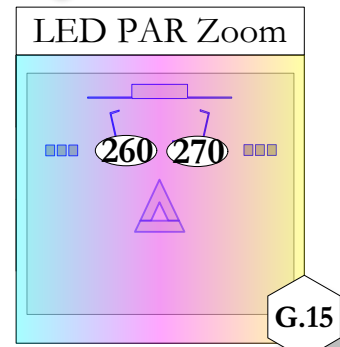

Pattern Specials

- 111- Office Win. Act2
- 112- House Cold
- 113- Office Win. Int
- 114- House Warm
- 121- FS Foliage

House	Color Pal.	Intensity Pal.	Misc Notes
250 - House	CP:1 R26	IP:1 @07	- House Lights Should Remain @ 07 (IP:1) for the majority of the show in order to facilitate safe light to exit the theatre - House and Works located on Sub 24
251 - Works	CP:2 R81	IP:2 @30	
	CP:3 R16	IP:3 @50	
252 - Lobby	CP:4 R57	IP:4 @60	
	CP:5 R64	IP:5 @75	
	CP:6 R302	IP:6 @80	