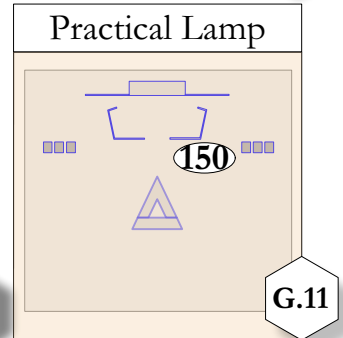

Pattern Specials

- 111- Office Win. Act2
- 112- House Cold
- 113- Office Win. Int
- 114- House Warm
- 121- FS Foliage

House	Color Pal.	Intensity Pal.	Misc Notes
250 - House	CP:1 R26	IP:1 @07	- House Lights Should Remain @ 07 (IP:1) for the majority of the show in order to facilitate safe light to exit the theatre - House and Works located on Sub 24
251 - Works	CP:2 R81	IP:2 @30	
	CP:3 R16	IP:3 @50	
252 - Lobby	CP:4 R57	IP:4 @60	
	CP:5 R64	IP:5 @75	
	CP:6 R302	IP:6 @80	