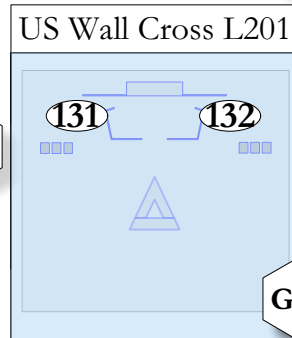

Pattern Specials

- 111- Office Win. Act2
- 112- House Cold
- 113- Office Win. Int
- 114- House Warm
- 121- FS Foliage

House	Color Pal.	Intensity Pal.	Misc Notes
250 - House	CP:1 R26	IP:1 @07	- House Lights Should Remain @ 07 (IP:1) for the majority of the show in order to facilitate safe light to exit the theatre - House and Works located on Sub 24
251 - Works	CP:2 R81	IP:2 @30	
	CP:3 R16	IP:3 @50	
252 - Lobby	CP:4 R57	IP:4 @60	
	CP:5 R64	IP:5 @75	
	CP:6 R302	IP:6 @80	

Top Girls
Magic Sheet

Designer: Jordan Vera	Director: Casey Smas
LS: Travis Gaboda	ALD: Bailee Boisclair
	Scale: NTS not to scale
	Rev: 4
Venue: CBT LAB	Date: 3.25.17